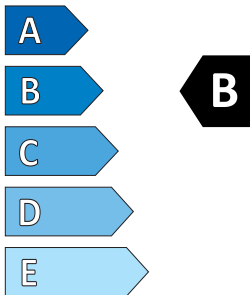

ENERG

Double Coin

RR905 80214700

385/55R22.5 160 J

C3

B

B