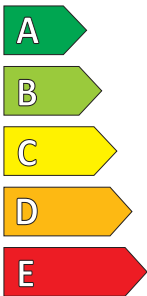

ENERG

Double Coin

RR905 80214698

435/50R19.5 160 J

C3

C

B