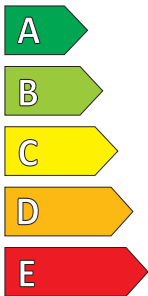

# ENERG

Double Coin

RT910 80232779

445/45R19.5 160 J

C3

**B**

**C**