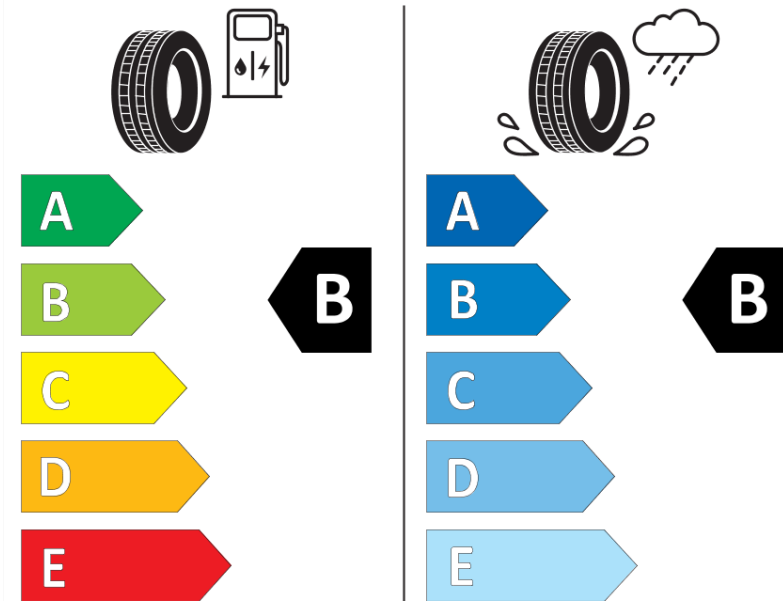

Product Information Sheet

Delegated Regulation (EU) 2020/740

Supplier name or trademark	MICHELIN
Commercial name or trade designation	X MULTI T VM
Tyre type identifier	112513
Tyre size designation	385/65R22.5
Load-capacity index	160
Load-capacity index (Load index for Dual mounting)	
Speed category symbol	K
Fuel efficiency class	B
Wet grip class	B
External rolling noise class	A
External rolling noise value	69
Severe snow tyre	Yes
Date of start of production	03/18
Date of end of production	
Additional information	385/65R22.5 X MULTI T TL 160K VM MI
Load-capacity index (Single Load index for additional service description)	158
Load-capacity index (Dual Load index for additional service description)	
Speed category symbol (for Additional Service Description)	L

ENERG

MICHELIN

112513

385/65R22.5 160 K

C3