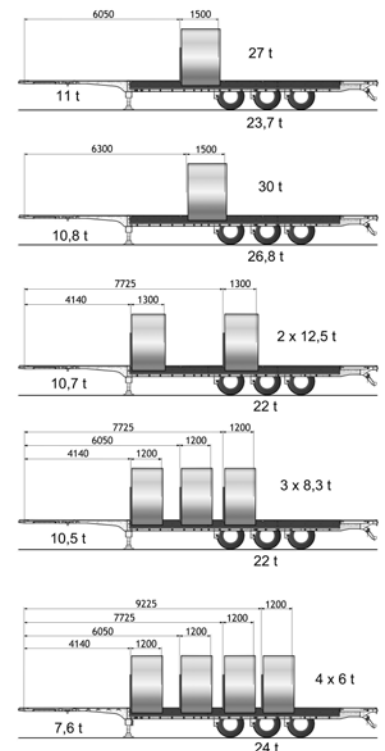

## S.CS COIL X-LIGHT

Axles	3x9,000 kg
Track / spring centre	2,040/1,300 mm
Disc brakes	Ø 370 mm
Axle spacing	1,410/1,310 mm
Wheelbase	7,700 mm
Tyres	385/65 R22.5"
Trailer load	12,000/15,000 kg
Aggregate load (technical)	27,000/27,000 kg
Gross vehicle weight (technical)***	39,000/39,000 kg
Unladen weight*	6,554 kg
Payload (technical)	32,446 kg
Overall width	2,550 mm
Internal body length	13,620 mm
Internal body width	2,480 mm
Side through-loading height front / rear	2,550/2,650 mm
Internal body height front / rear	2,630/2,730 mm
Frame height front / rear	180/450 mm
Fifth wheel height (loaded)**	1,150 mm
Rear loading height (loaded)**	1,240 mm
Body length	7,2 m

\* Unladen weight with spare wheel well and without additional fittings

\*\* Other body heights are possible at different fifth wheel heights

\*\*\* Country-specific deviations may be possible

Version: 01.02.2012