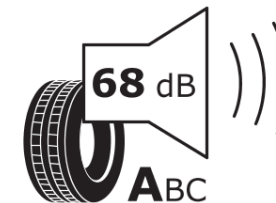

ENERG

MICHELIN

466076

235/75R17.5 143/141 J

C3