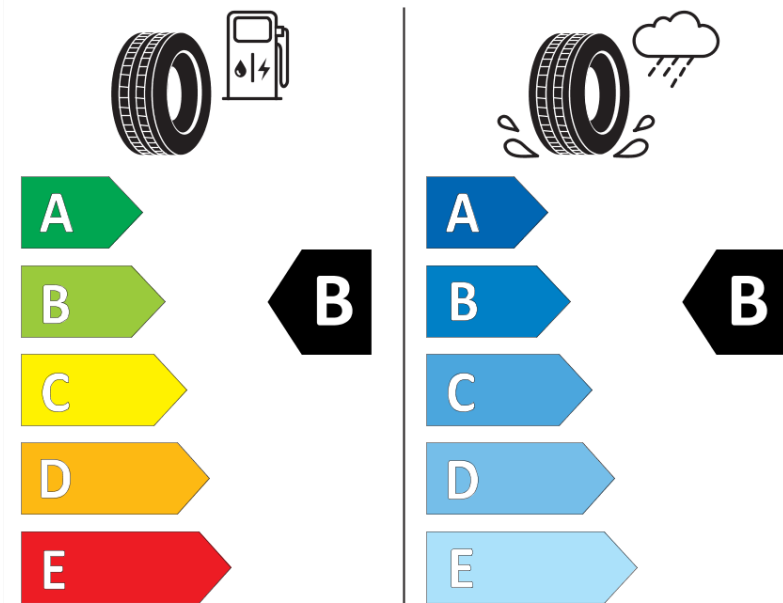

Product Information Sheet

Delegated Regulation (EU) 2020/740

Supplier name or trademark	MICHELIN
Commercial name or trade designation	X LINE ENERGY T VB
Tyre type identifier	466076
Tyre size designation	235/75R17.5
Load-capacity index	143
Load-capacity index (Load index for Dual mounting)	141
Speed category symbol	J
Fuel efficiency class	B
Wet grip class	B
External rolling noise class	A
External rolling noise value	68
Severe snow tyre	No
Date of start of production	37/11
Date of end of production	
Additional information	235/75R17.5 X LINE ENERGY T TL 143/141J VB MI
Load-capacity index (Single Load index for additional service description)	
Load-capacity index (Dual Load index for additional service description)	
Speed category symbol (for Additional Service Description)	

ENERG

MICHELIN

466076

235/75R17.5 143/141 J

C3